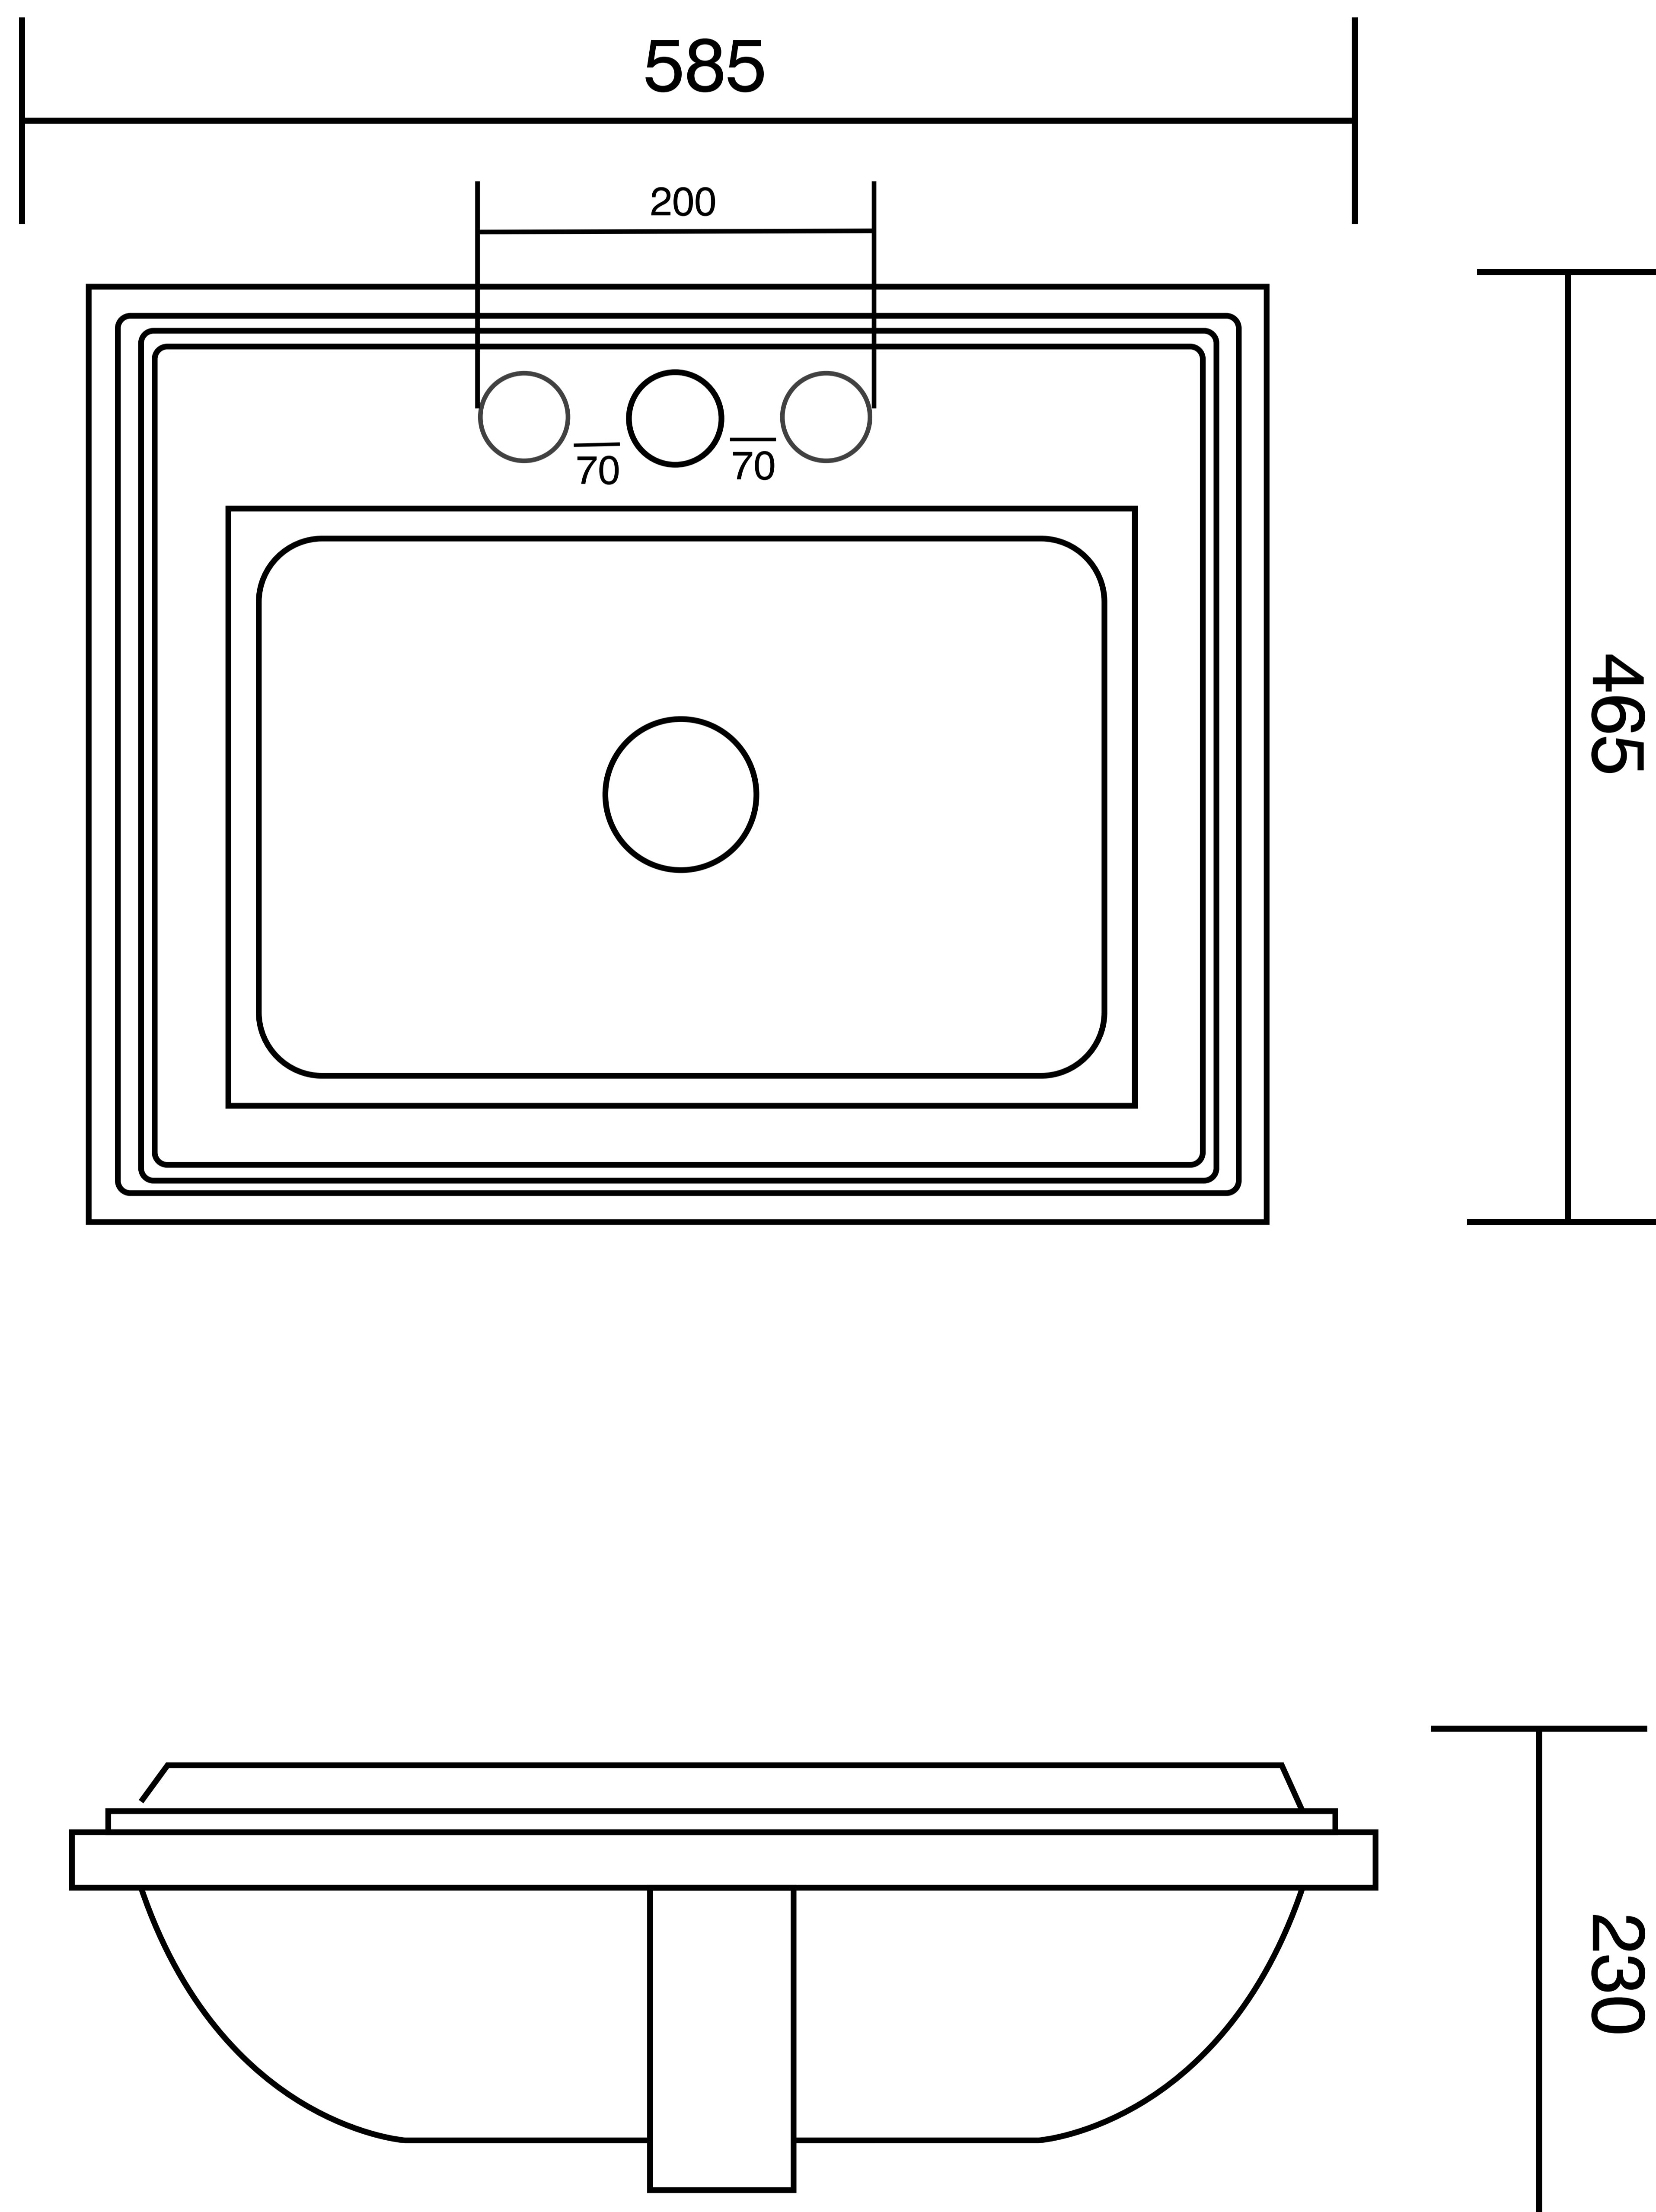

Three Hole Semi Counter Wash Basin

Product Code : 1941

Technical Drawing

All dimension are in mm